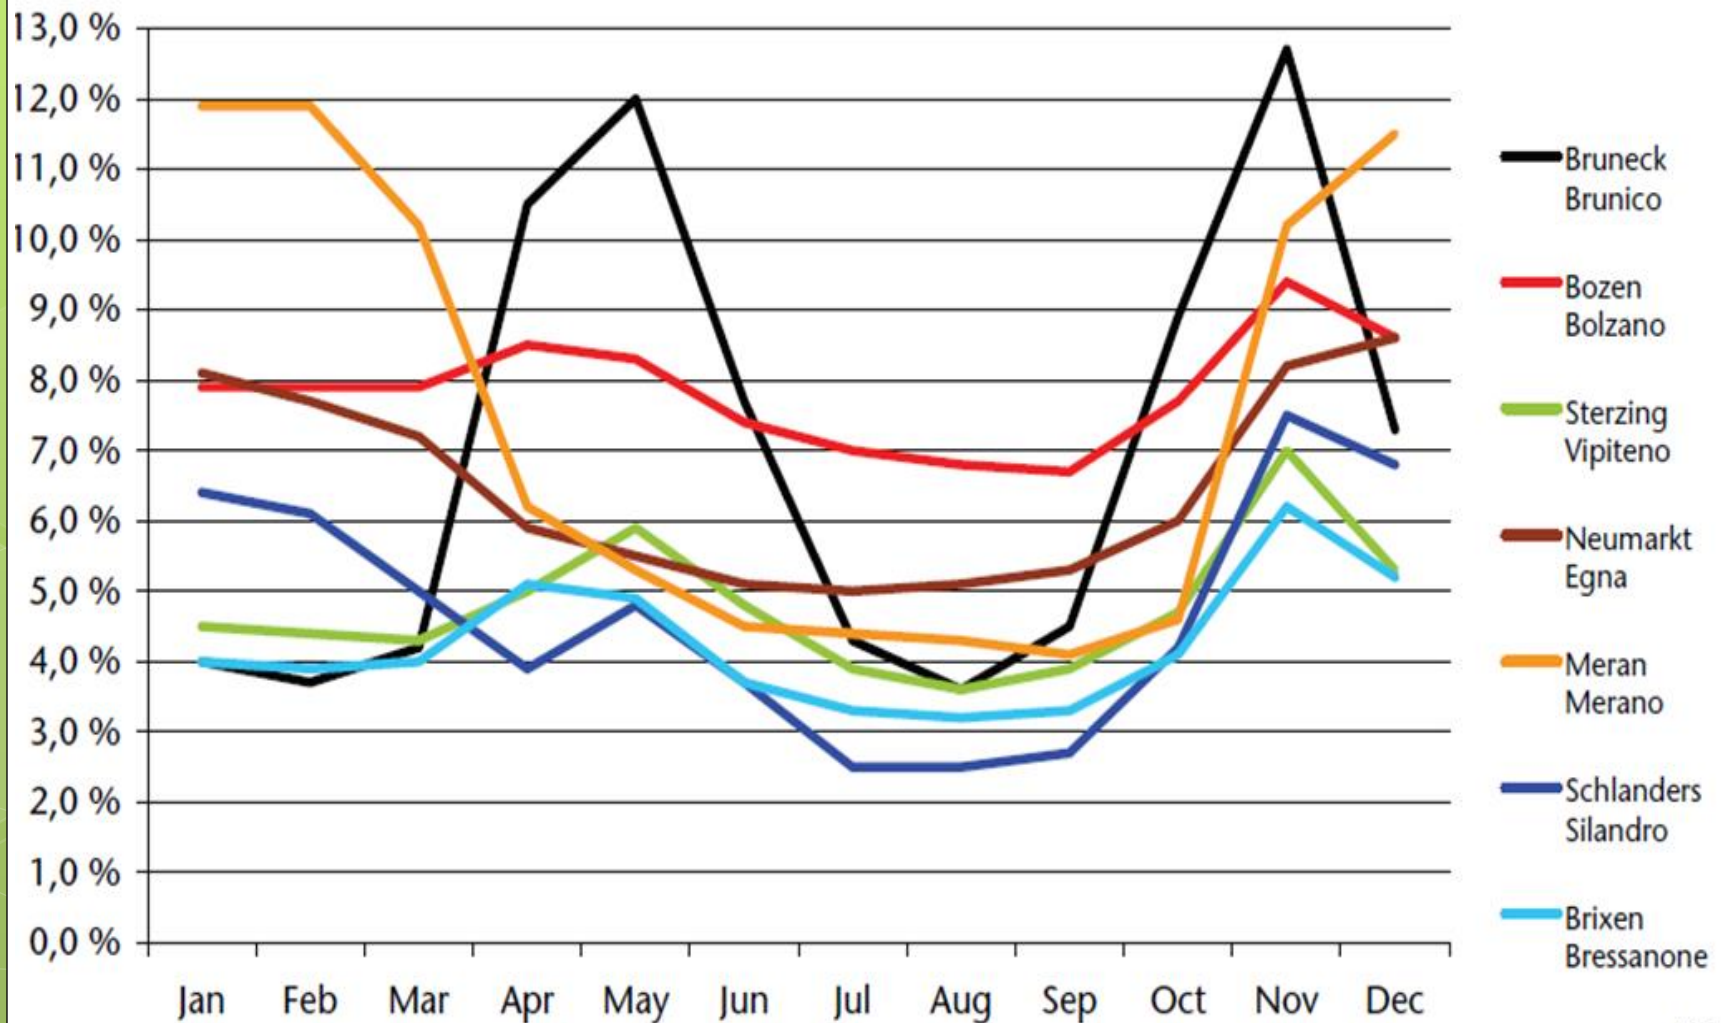

unemployment

2014